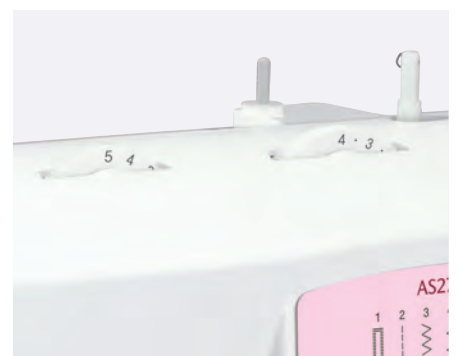

# AS2730S

brother®  
at your side

SEW AND  
BLOSSOM OUT!

## Built-in stitch selections

AS2730S

27 stitches

Quick set bobbin

Easy Threading System

Stitch length and width control

Wide range of optional accessories available including quilting feet, etc. See your dealer or visit [www.brother.com](http://www.brother.com) for details.