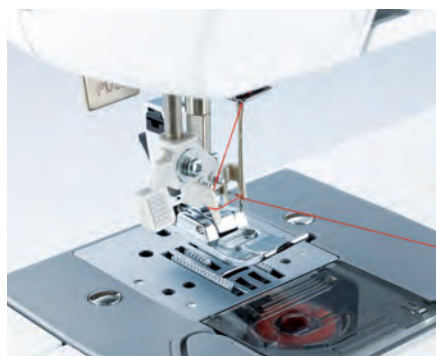

## AS2730S Portable Free Arm Sewing machines

Traditional metal chassis sewing machines featuring a wide range of stitches ideal for dressmaking and home furnishing.

-  Built-in Needle Threader
-  Quick Set Bobbin
-  1-Step Buttonhole
-  27 Built-in Stitches

**BONUS DVD**

Features at a glance	AS2730S
Built-in stitches	27
Built-in needle threader	✓
Quick set bobbin	✓
LED light	✓
Stitch length control	✓
Stitch width control	✓
Buttonhole	1 step
Drop feed	✗
Free arm	✓
Maximum stitch width	5mm
Maximum stitch length	4mm
Instructional DVD	✓

## Built-in stitch selections

AS2730S

27 stitches

Quick set bobbin

Easy Threading System

Stitch length and width control

Wide range of optional accessories available including quilting feet, etc. See your dealer or visit [www.brother.com](http://www.brother.com) for details.